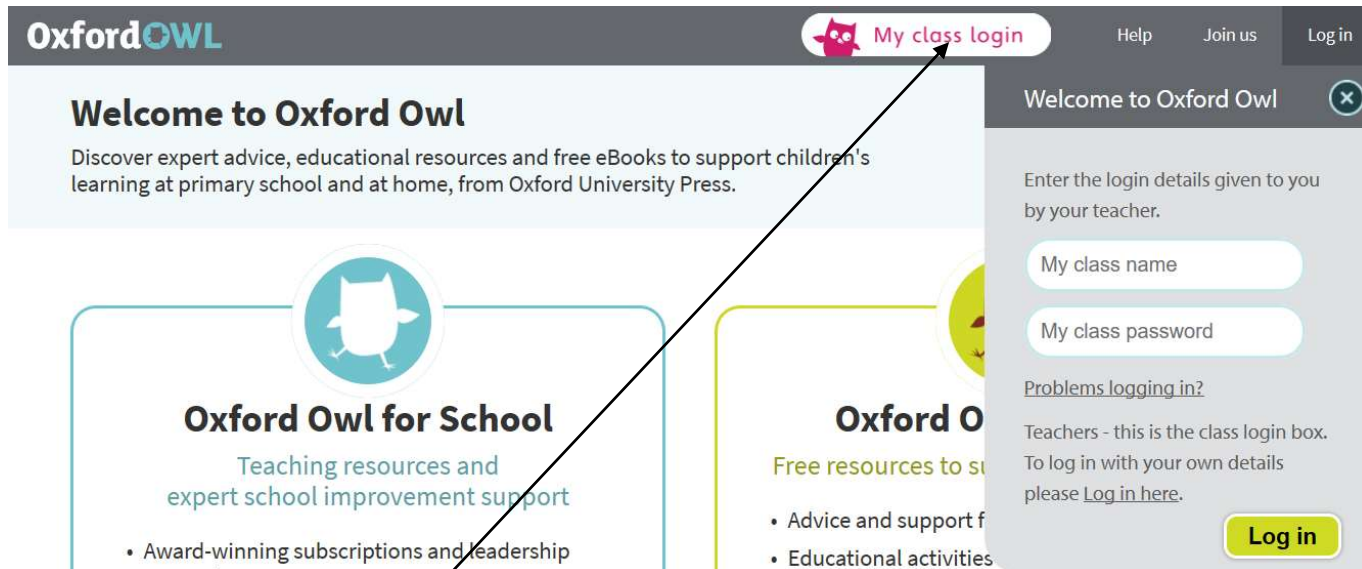

Oxford Owl - Reading books, spelling activities and extra home learning activities

Username: eyfsstmarys

Password: reception

How to login:

Go to the website - www.oxfordowl.co.uk

Click 'My Class Login' and then enter the username and password.