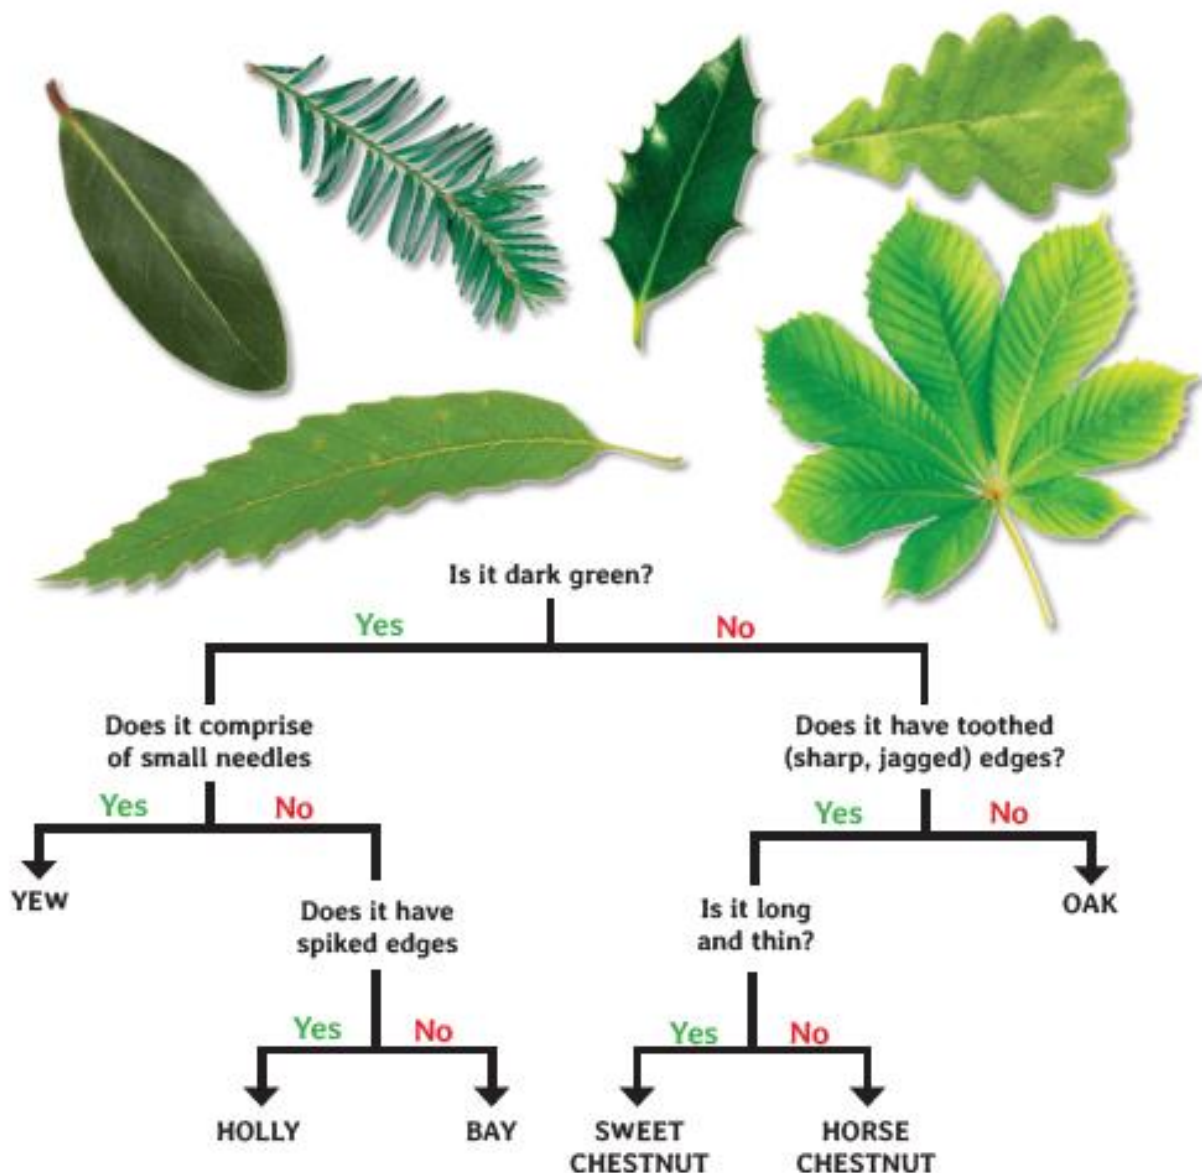

## Classification Keys

Classification keys are used to sort living things according to their characteristics. They are made up of questions with a “yes” or “no” answer. Have a go at sorting these leaves using the classification key below to discover what tree they come from.

**Method:**

- 1 Choose a leaf to classify and start with the first question at the top of the classification key.
- 2 Follow the branches either “yes” or “no” and then ask yourself the next question.
- 3 When you have reached the last question, you will know what tree the leaf came from.